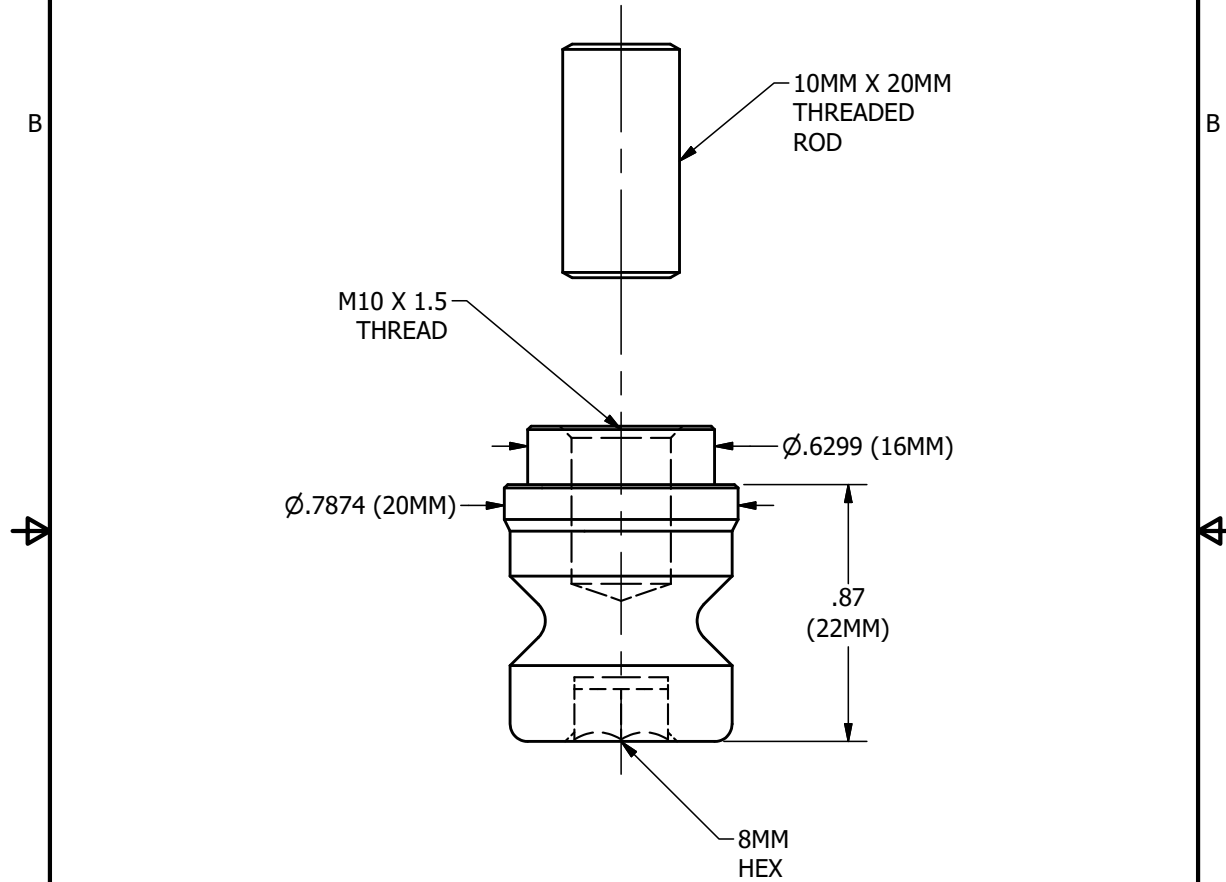

P/N 66061 - ROYAL SLV STUD SET FOR 96MM ZERO-POINT MOUNTING PATTERN

NOTE: SUPPLIED WITH A QTY OF (4) PER SET.

QUESTIONS, COMMENTS OR CONCERNS?
PLEASE VISIT WWW.ROYALPRODUCTS.COM

ROYAL PRODUCTS
200 OSER AVE.
HAUPPAUGE NY 11788