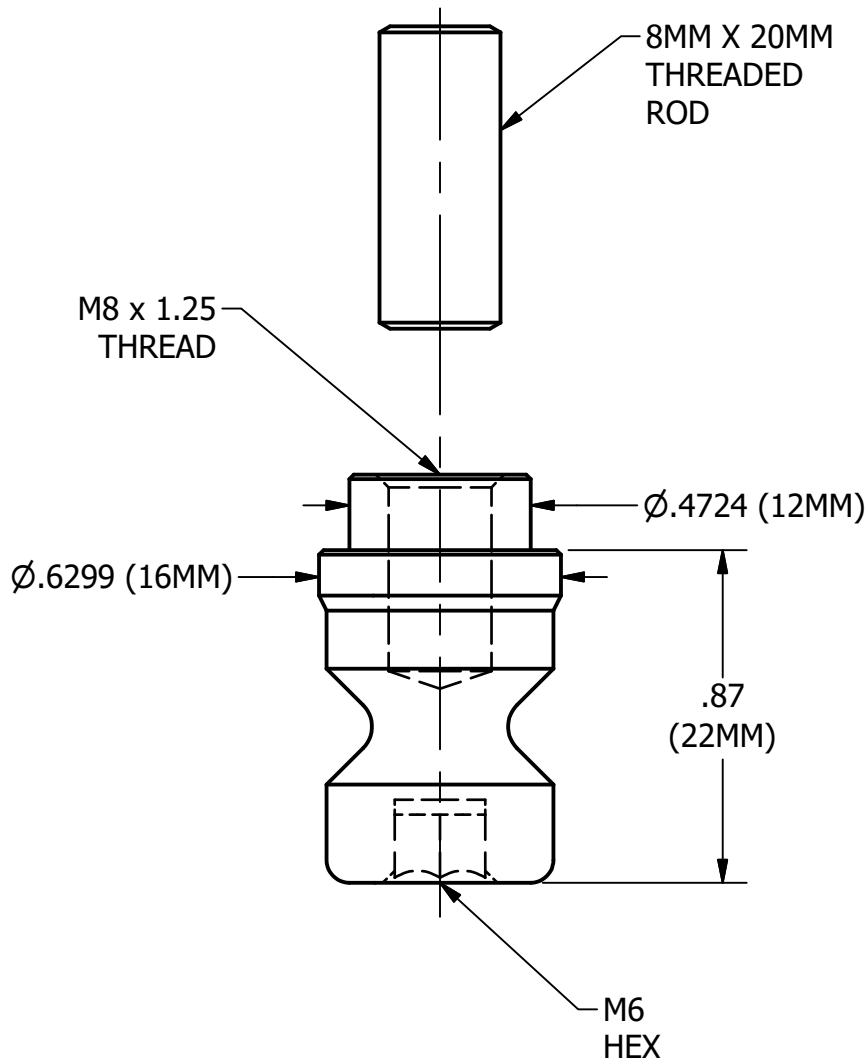

P/N 66060 - ROYAL SLV STUD SET FOR 52MM ZERO-POINT MOUNTING PATTERN

NOTE: SUPPLIED WITH A QTY OF (4) PER SET.

QUESTIONS, COMMENTS OR CONCERNS?
PLEASE VISIT WWW.ROYALPRODUCTS.COM

ROYAL PRODUCTS
200 OSER AVE.
HAUPPAUGE NY 11788

R220904 rev.0