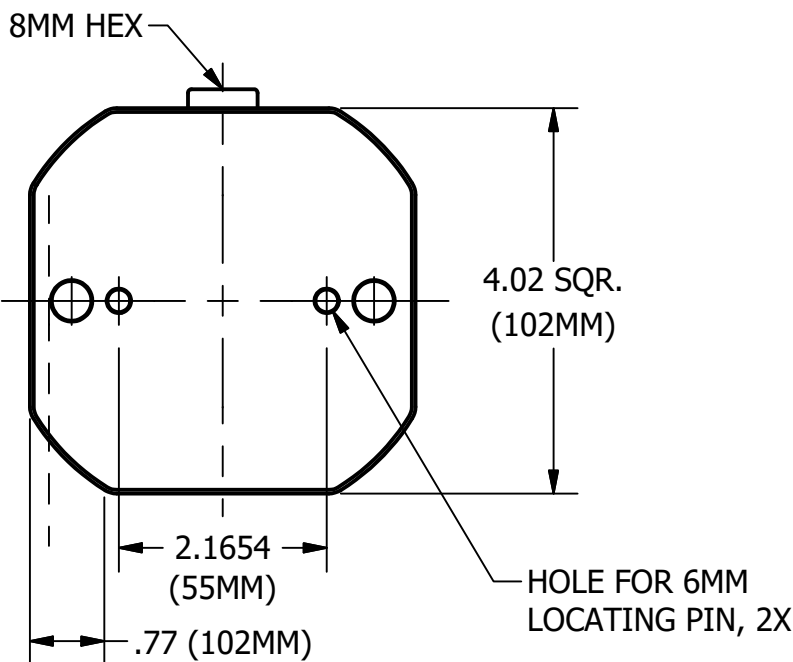

2

1

P/N 66062 - ROYAL SLV SINGLE VISE RECEIVER FOR 52MM ZERO-POINT MOUNTING PATTERN

QUESTIONS, COMMENTS OR CONCERNS?
PLEASE VISIT WWW.ROYALPRODUCTS.COM

ROYAL PRODUCTS
200 OSER AVE.
HAUPPAUGE NY 11788

R220900 rev.0