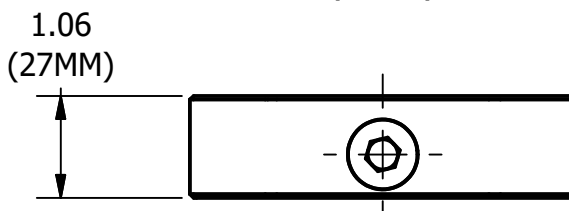

2

1

P/N 66062 - ROYAL SLV SINGLE VISE RECEIVER FOR 52MM ZERO-POINT MOUNTING PATTERN

QUESTIONS, COMMENTS OR CONCERNS?
PLEASE VISIT WWW.ROYALPRODUCTS.COM

ROYAL PRODUCTS
200 OSER AVE.
HAUPPAUGE NY 11788

R220900 rev.0