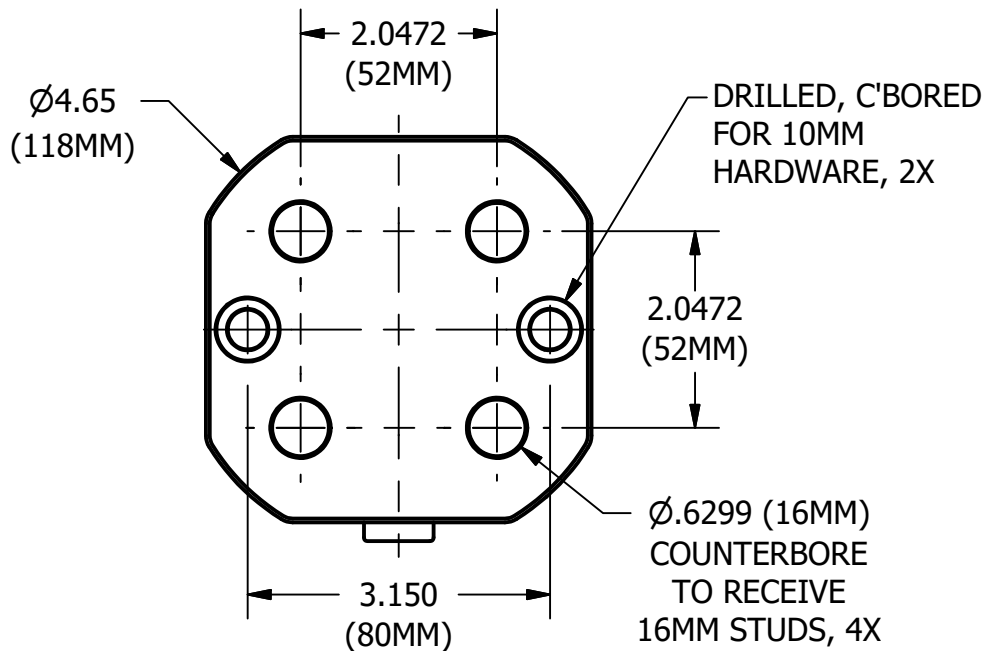

2

1

P/N 66062 - ROYAL SLV SINGLE VISE RECEIVER FOR 52MM ZERO-POINT MOUNTING PATTERN

QUESTIONS, COMMENTS OR CONCERNS?
PLEASE VISIT WWW.ROYALPRODUCTS.COM

ROYAL PRODUCTS
200 OSER AVE.
HAUPPAUGE NY 11788

R220900 rev.0