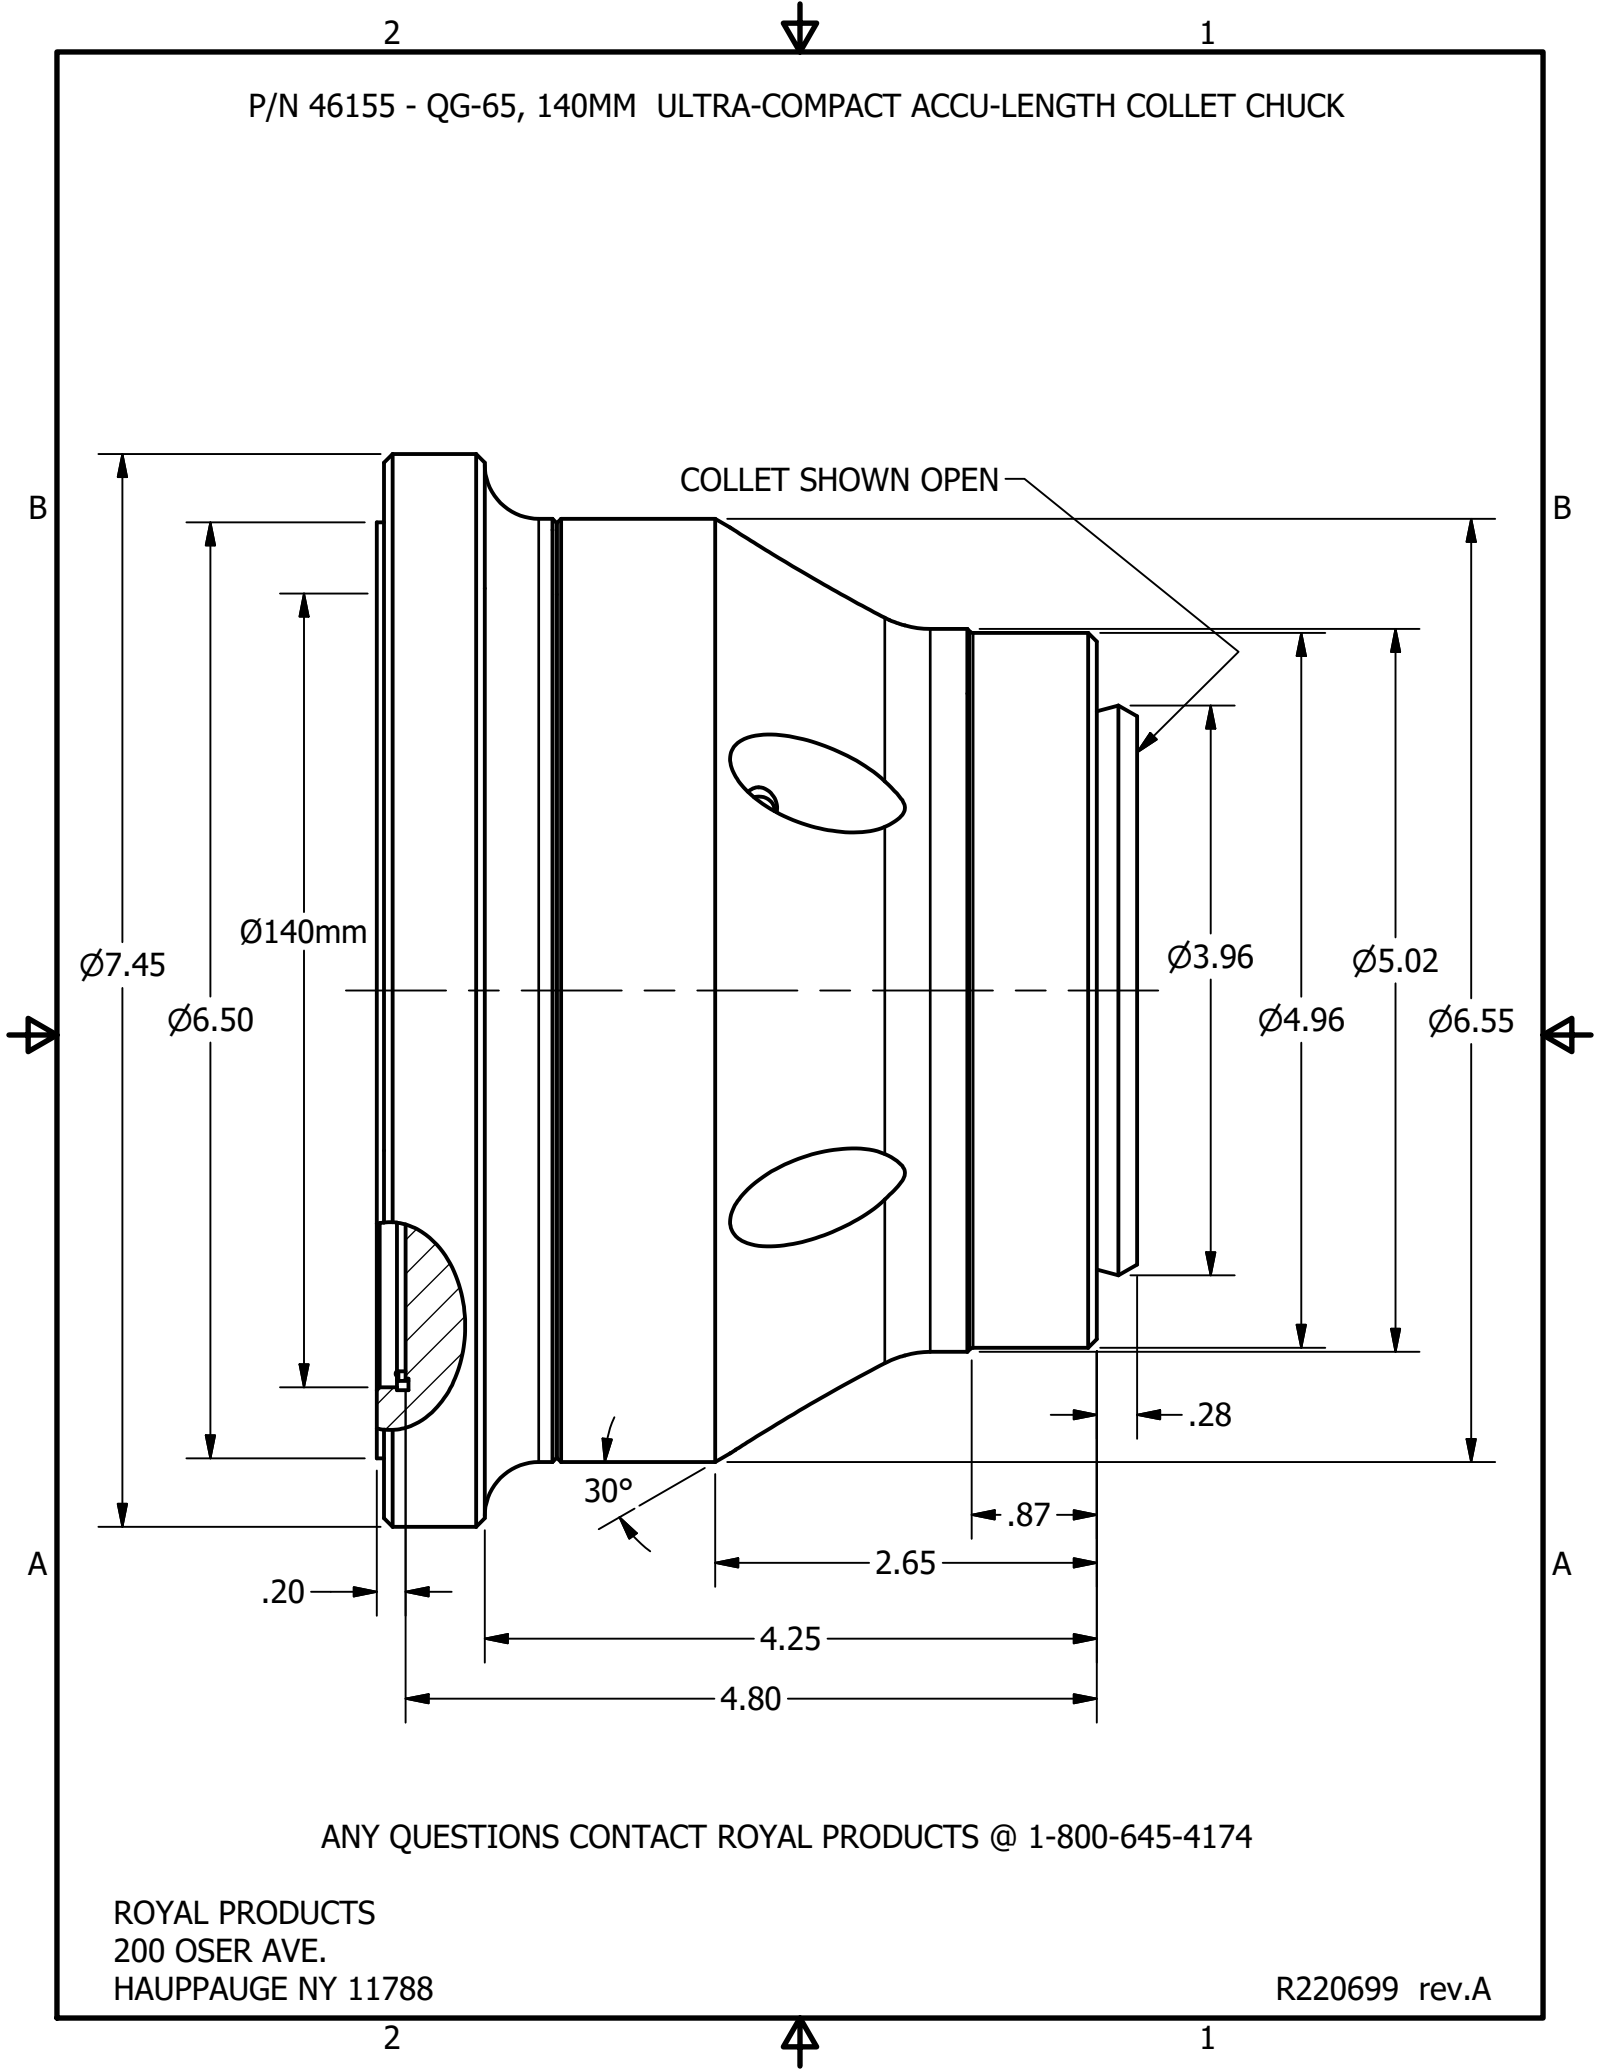

P/N 46155 - QG-65, 140MM ULTRA-COMPACT ACCU-LENGTH COLLET CHUCK

ANY QUESTIONS CONTACT ROYAL PRODUCTS @ 1-800-645-4174

ROYAL PRODUCTS  
200 OSER AVE.  
HAUPPAUGE NY 11788

R220699 rev.A